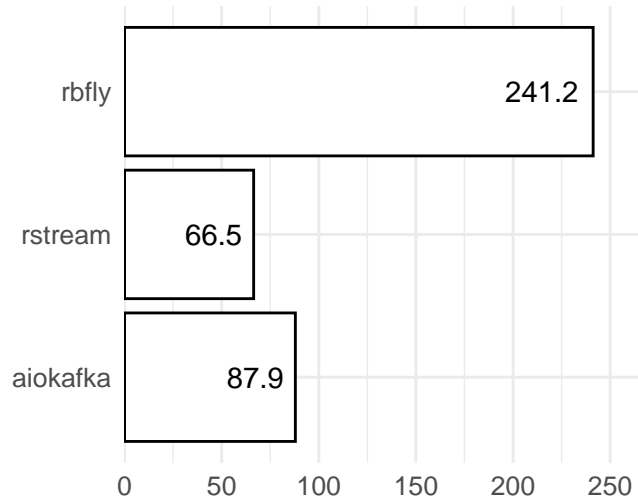

single

batch

Throughput [thousand messages / sec]