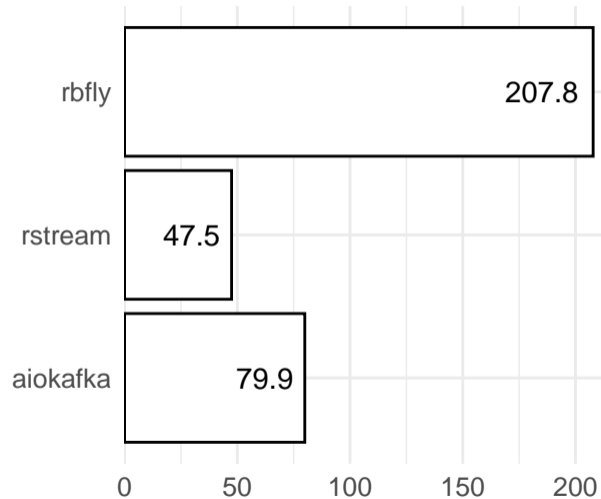

single

batch

Throughput [thousand messages / sec]